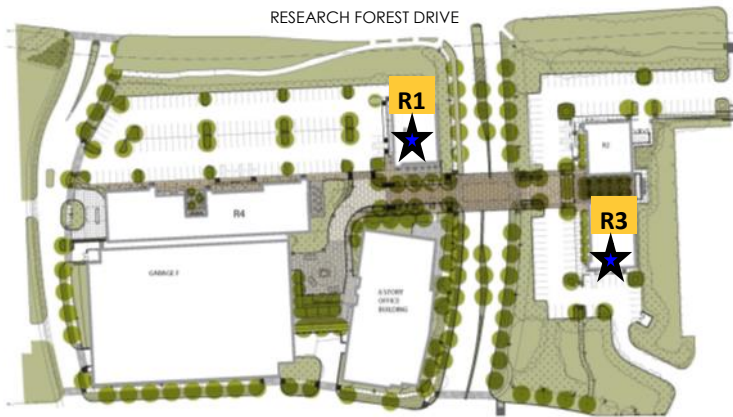

RESEARCH FOREST LAKESIDE RETAIL

RESEARCH FOREST DRIVE

THE WOODLANDS, TX 77381

FEATURING:

- Available space:
 - R1: 5,014 SF 2455 Research Forest Dr.
 - R3: 1,569 SF 2417 Research Forest Dr., Ste. B

Occupancy ready for tenant build-out
- Easy access from Research Forest Dr. and Lakeside Blvd.
- Now open at RFL: Grub Burger Bar, bellagreen, Crave Bakeshop, Benchmark Bank, Hutti's 5 Free-Fire Grill and The Beauty Lounge

CONTACT INFORMATION

James T. Warmack
 Office: 719.540.6394
 Cell: 903.748.9177
 warmack1535@msn.com
 Website: www.researchforestlakeside.com

RFL is located on the 77- wooded acre campus overlooking Lake Woodlands with plans for 9 office buildings and convenience retail totaling 1.6 million square feet.