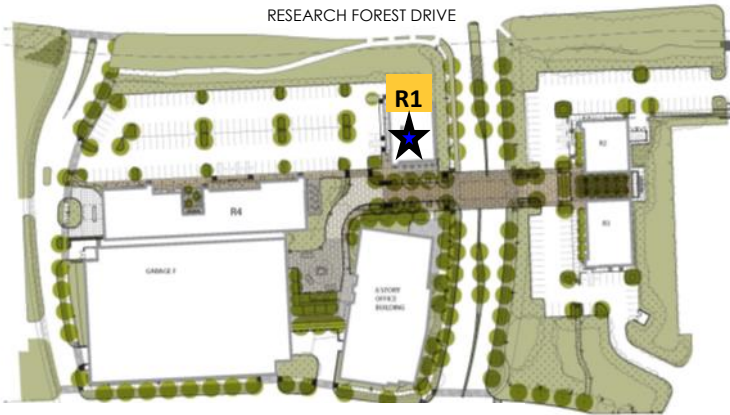

# RESEARCH FOREST LAKESIDE RETAIL

#### FEATURING:

- Available space:
  - R1: 5,014 SF 2455 Research Forest Dr.
  - Occupancy ready for tenant build-out*
- Easy access from Research Forest Dr. and Lakeside Blvd.
- Now open at RFL: Grub Burger Bar, bellagreen, Crave Bakeshop, Benchmark Bank, Hutti's 5 Free-Fire Grill, The Beauty Lounge, Snooze, an A.M. Eatery and Piney Rose Flowers & Decor

#### CONTACT INFORMATION

James T. Warmack  
 Office: 719.540.6394  
 Cell: 903.748.9177  
 warmack1535@msn.com  
 Website: [www.researchforestlakeside.com](http://www.researchforestlakeside.com)

RFL is located on the 77- wooded acre campus overlooking Lake Woodlands with plans for 9 office buildings and convenience retail totaling 1.6 million square feet.